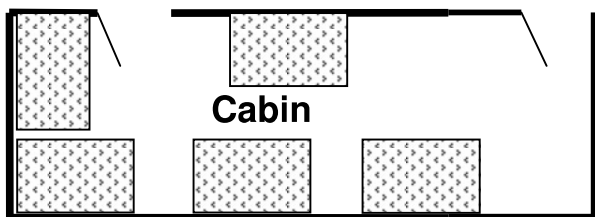

CABINS

There are a total of nine individually heated cabins housing a total of 90 persons. The first eight cabins consecutively named Willow, Poplar, Birch, Maple, Pine, Cedar, Spruce, Balsam and Juniper are each equipped with 5 bunk beds to accommodate 10 persons each.

The layout of the first eight cabins is similar to this:

The layout of cabin Juniper is as follows:

LAKESIDE HALL

In addition to the cabins the Lakeside Hall also provides additional sleeping accommodation. *If your group requires Food Service, some of the sleeping quarters in the Lakeside Hall may be used by camp staff.*

*** Please note that bedding is not provided.**

ACCOMMODATION PLANNER

LAKESIDE HALL: ACCOMMODATES 18 PERSONS

Room 1 sleeps 3 persons

Rooms 2, 3 & 4 sleeps 4 persons (May sleep 5 if 2 sleep in pull out bottom bunk)