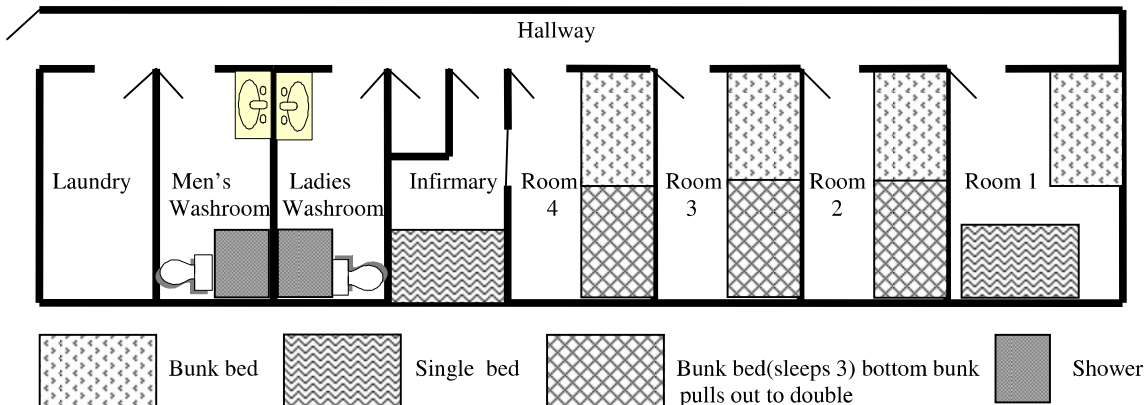

The layout of the first eight cabins is similar to this:

The layout of cabin Juniper is as follows:

LAKESIDE HALL

In addition to the cabins the Lakeside Hall also provides additional sleeping accommodation. *If your group requires Food Service, some of the sleeping quarters in the Lakeside Hall may be used by camp staff.*

*** Please note that bedding is not provided.**

ACCOMMODATION PLANNER

LAKESIDE HALL: ACCOMMODATES 18 PERSONS

Room 1 sleeps 3 persons

Rooms 2, 3 & 4 sleeps 4 persons (May sleep 5 if 2 sleep in pull out bottom bunk)