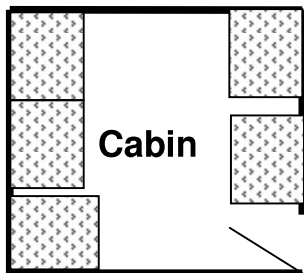

CABINS

There are a total of nine individually heated cabins housing a total of 90 persons. The first eight cabins consecutively named Willow, Poplar, Birch, Maple, Pine, Cedar, Spruce, Balsam and Juniper are each equipped with 5 bunk beds to accommodate 10 persons each.

The layout of the first eight cabins is similar to this:

The layout of cabin Juniper is as follows:

LAKESIDE HALL

In addition to the cabins the Lakeside Hall also provides additional sleeping accommodation. *If your group requires Food Service, some of the sleeping quarters in the Lakeside Hall may be used by camp staff.*

*** Please note that bedding is not provided.**

ACCOMMODATION PLANNER

LAKESIDE HALL: ACCOMMODATES 18 PERSONS

Room 1 sleeps 3 persons

Rooms 2, 3 & 4 sleeps 4 persons (May sleep 5 if 2 sleep in pull out bottom bunk)