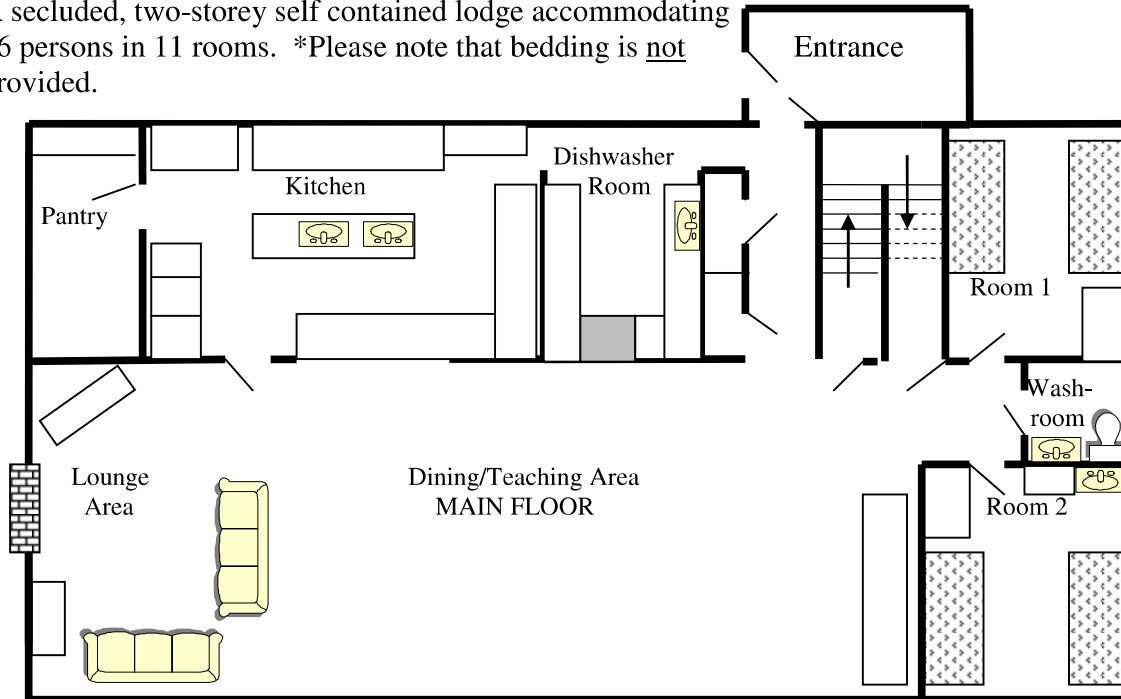

A secluded, two-storey self contained lodge accommodating 46 persons in 11 rooms. *Please note that bedding is not provided.

ACCOMMODATION PLANNER

House on the Rock: Rooms 1 to 3 & 5 to 10 have 2 bunk beds
 Room 4 has 1 bunk bed & room 11 has 4 bunk beds

ROOM #	NAME	NAME
1		
2		
3		
4		
5		
6		
7		
8		
9		
10		
11		