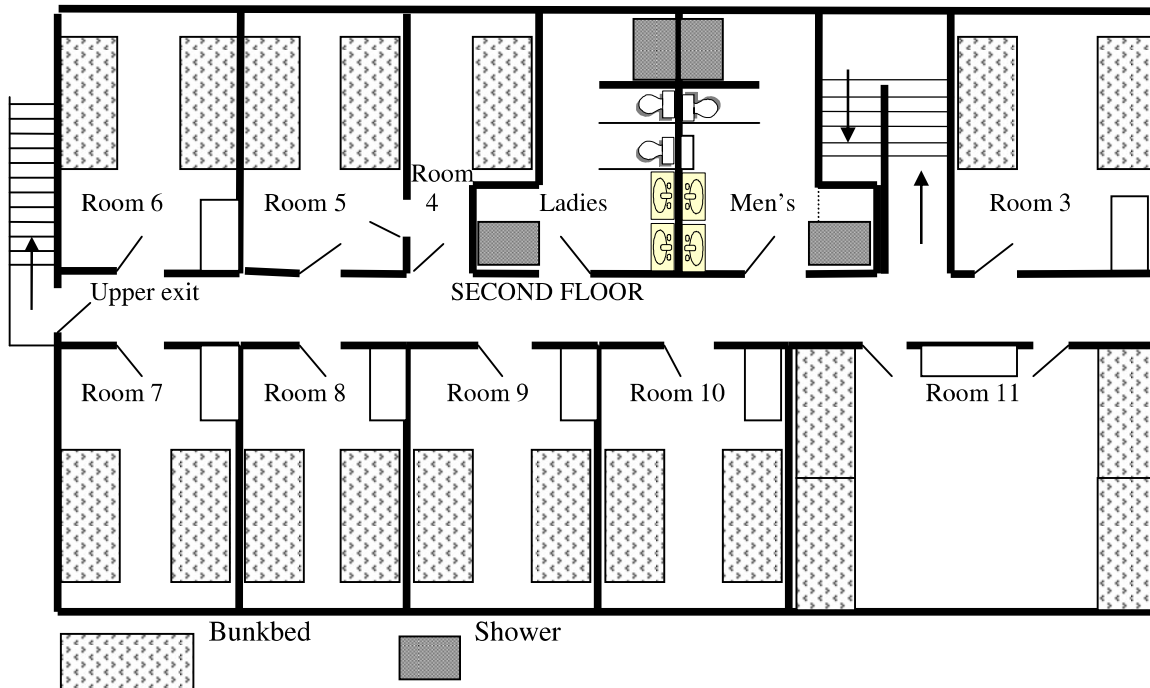

A secluded, two-storey self contained lodge accommodating 46 persons in 11 rooms. *Please note that bedding is not provided.

ACCOMMODATION PLANNER

House on the Rock: Rooms 1 to 3 & 5 to 10 have 2 bunk beds
 Room 4 has 1 bunk bed & room 11 has 4 bunk beds

ROOM #	NAME	NAME
1		
2		
3		
4		
5		
6		
7		
8		
9		
10		
11		